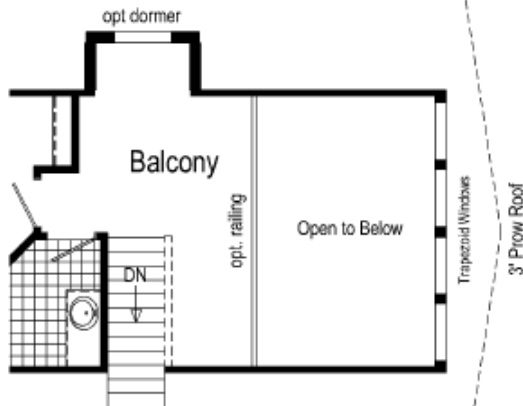

## Cape Cod

Proposed 2nd Floor Lay-out  
with Opt 12 /12 Roof

Second Floor Approx. 502 Sq. Ft  
Second Floor by Others

Optional Chalet with  
Opt 12 /12 Roof

Prow Roof, Transom Windows  
& Balcony Open to Below

Second Floor Approx. 378 Sq. Ft  
Second Floor by Others