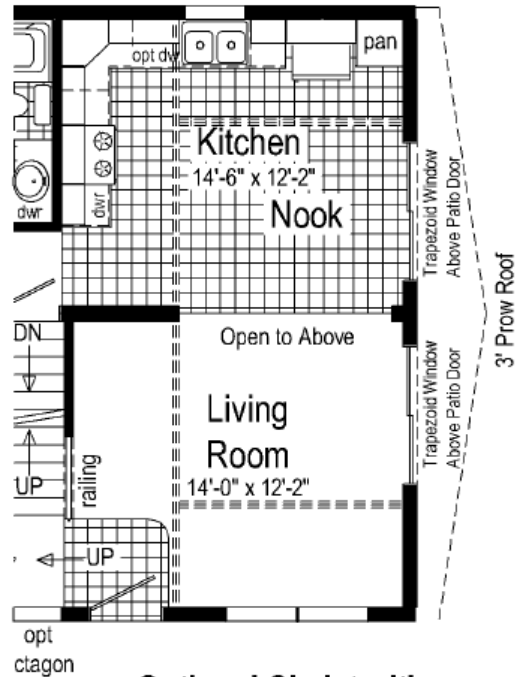

Cape Chalet

32'

Optional Chalet with
Opt 12 /12 Roof

Prow Roof, Patio Doors,
Transom Windows & Balcony Above