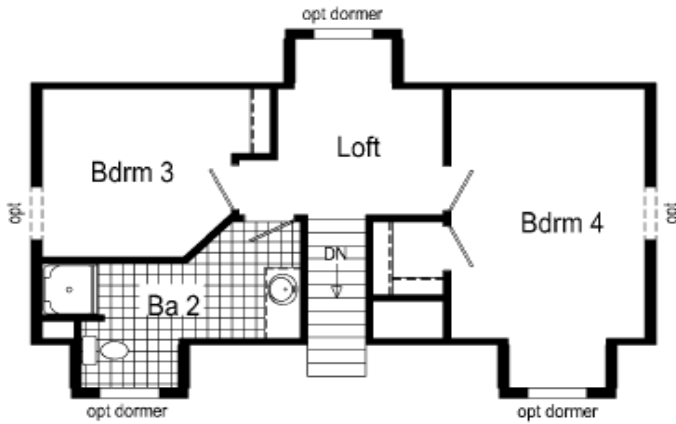

## Cape Cod

Proposed 2nd Floor Lay-out  
with Opt 12 /12 Roof

Second Floor Approx. 502 Sq. Ft  
Second Floor by Others

Optional Chalet with  
Opt 12 /12 Roof

Prow Roof, Transom Windows  
& Balcony Open to Below

Second Floor Approx. 378 Sq. Ft  
Second Floor by Others